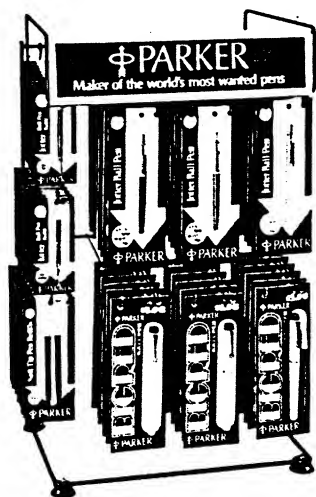

ARROW CARD PACK RACK

ASSORT. 9-957-9 (3)

- 24 $2.50 Jotter ball pens
- 6 $2.98 Big Red soft tip pens
- 12 $2.98 Big Red ball pens
- 24 $1.25 Economy ball pen refills (12 Blue-Fine,
  12 Blue-Medium)
- 12 $1.49 Soft tip refill 2-packs

List Price . . . $162.00